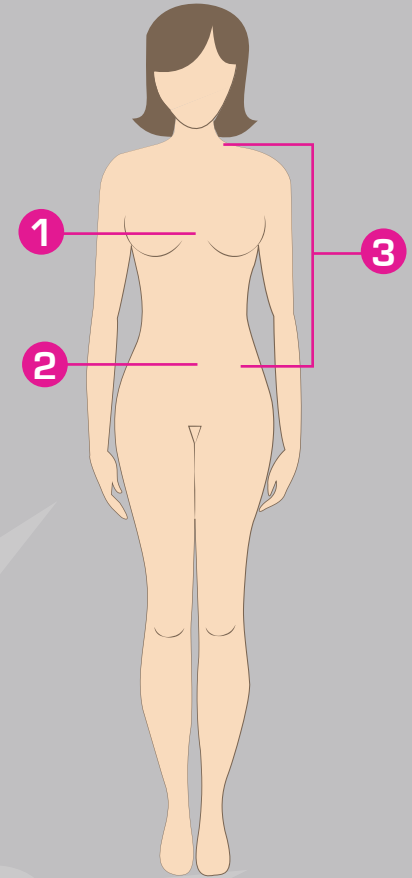

C.O.D.E.
PERFORMANCE WEAR

T-SHIRT WOMEN SIZE CHART

INCHES

T-SHIRT MEASUREMENT	S	M	L	XL	XXL
1 CHEST	34"	36"	38"	40"	42"
2 BOTTOM OPENING	38"	40"	42"	44"	46"
3 FRONT BODY LENGTH HPS TO BOTT	23 7/8"	24 1/2"	25 1/8"	25 3/4"	26 1/2"

CENTIMETERS

T-SHIRT MEASUREMENT	S	M	L	XL	XXL
1 CHEST	86.3	91.4	96.5	101.6	106.6
2 BOTTOM OPENING	96.5	101.6	106.6	111.7	116.8
3 FRONT BODY LENGTH HPS TO BOTT	60.6	62.2	63.8	65.4	67.3