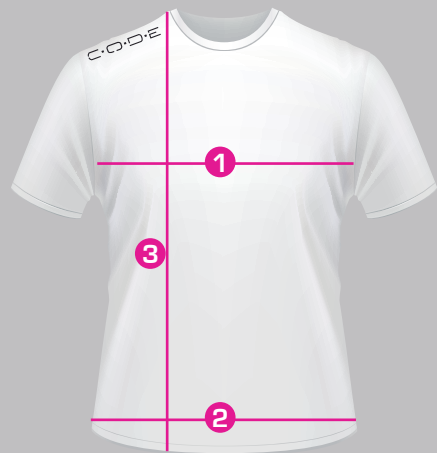

C.O.D.E.
PERFORMANCE WEAR

T-SHIRT WOMEN SIZE CHART

INCHES

T-SHIRT MEASUREMENT	S	M	L	XL	XXL
1 CHEST	34"	36"	38"	40"	42"
2 BOTTOM OPENING	38"	40"	42"	44"	46"
3 FRONT BODY LENGTH HPS TO BOTT	23 7/8"	24 1/2"	25 1/8"	25 3/4"	26 1/2"

CENTIMETERS

T-SHIRT MEASUREMENT	S	M	L	XL	XXL
1 CHEST	86.3	91.4	96.5	101.6	106.6
2 BOTTOM OPENING	96.5	101.6	106.6	111.7	116.8
3 FRONT BODY LENGTH HPS TO BOTT	60.6	62.2	63.8	65.4	67.3