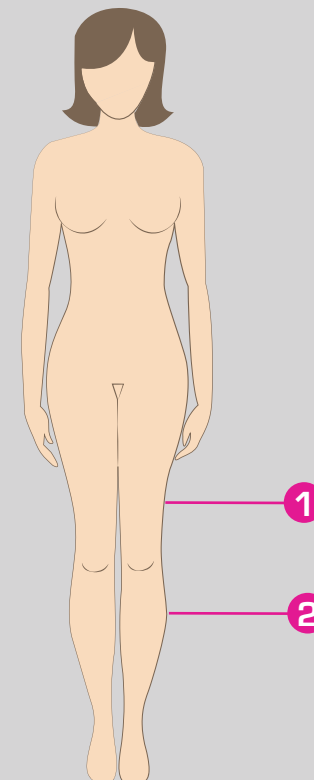

C · O · D · E
PERFORMANCE WEAR

KNEE WARMERS SIZE CHART

CENTIMETERS

KNEE	XS	S	M	L	XL	2XL	3XL	4XL
1 TOP MEASUREMENT	38	39	40	41	42	43	44	45
2 LOWER MEASUREMENT	23	24	25	26	27	28	29	30
3 LENGTH	41	42	43	44	45	46	47	48

C · O · D · E
PERFORMANCE WEAR

LEG WARMERS SIZE CHART

CENTIMETERS

LEG	XS	S	M	L	XL	2XL	3XL	4XL
1 TOP MEASUREMENT	36	37	38	39	40	41	42	43
2 LOWER MEASUREMENT	18	19	20	21	22	23	24	25
3 LENGTH	63	63.5	64	64.5	65	65.5	66	66.5