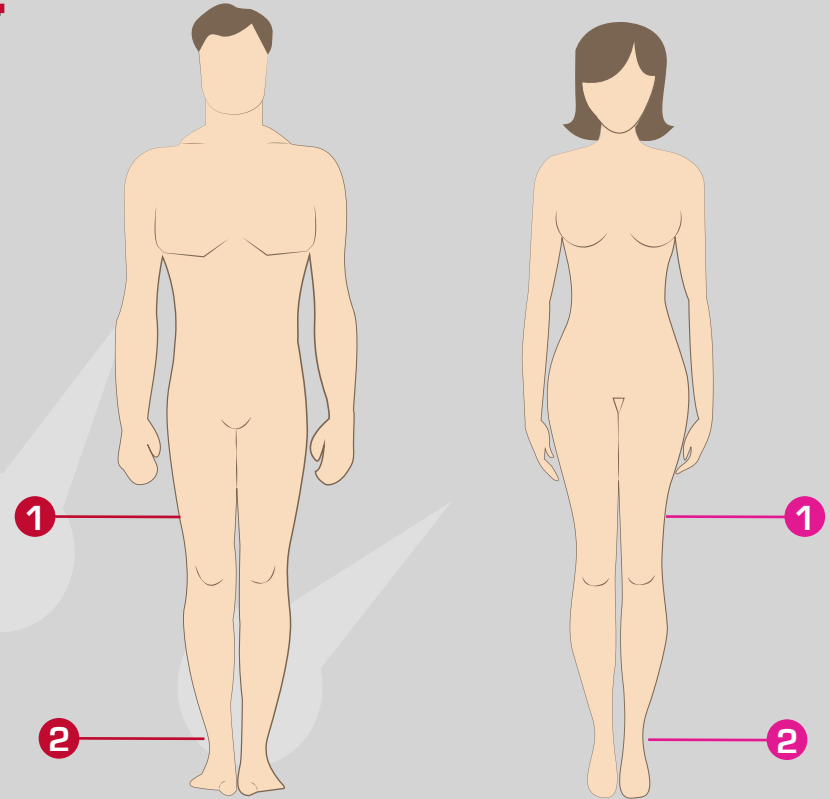

C · O · D · E
PERFORMANCE WEAR

KNEE WARMERS SIZE CHART

CENTIMETERS

KNEE	XS	S	M	L	XL	2XL	3XL	4XL
1 TOP MEASUREMENT	38	39	40	41	42	43	44	45
2 LOWER MEASUREMENT	23	24	25	26	27	28	29	30
3 LENGTH	41	42	43	44	45	46	47	48

C · O · D · E
PERFORMANCE WEAR

LEG WARMERS SIZE CHART

CENTIMETERS

LEG	XS	S	M	L	XL	2XL	3XL	4XL
1 TOP MEASUREMENT	36	37	38	39	40	41	42	43
2 LOWER MEASUREMENT	18	19	20	21	22	23	24	25
3 LENGTH	63	63.5	64	64.5	65	65.5	66	66.5