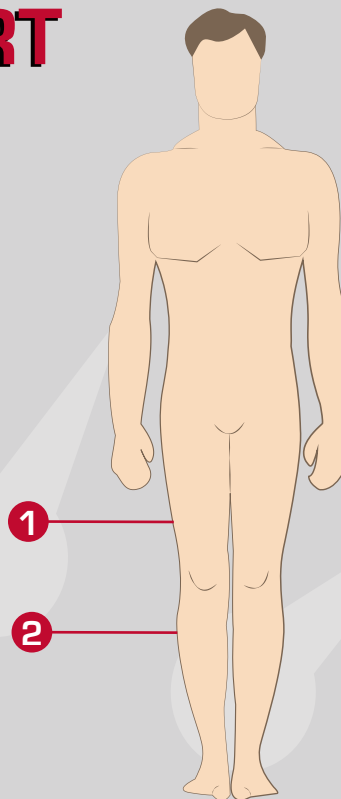

C · O · D · E
PERFORMANCE WEAR

KNEE WARMERS SIZE CHART

CENTIMETERS

KNEE	XS	S	M	L	XL	2XL	3XL	4XL
1 TOP MEASUREMENT	38	39	40	41	42	43	44	45
2 LOWER MEASUREMENT	23	24	25	26	27	28	29	30
3 LENGTH	41	42	43	44	45	46	47	48

C · O · D · E
PERFORMANCE WEAR

LEG WARMERS SIZE CHART

CENTIMETERS

LEG	XS	S	M	L	XL	2XL	3XL	4XL
1 TOP MEASUREMENT	36	37	38	39	40	41	42	43
2 LOWER MEASUREMENT	18	19	20	21	22	23	24	25
3 LENGTH	63	63.5	64	64.5	65	65.5	66	66.5